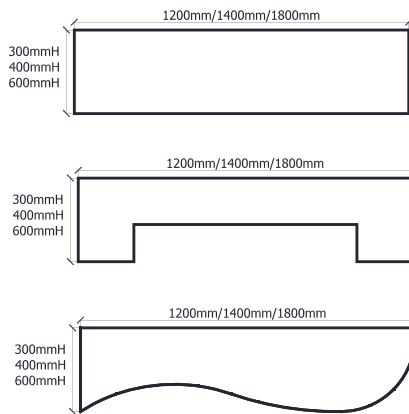

SONATA CEILING FINS (Vertical) Lightweight acoustic ceiling baffles used to absorb noise in various open space. Sonata ceiling fins are suspended freely from an open soffit and effectively control unwanted and drifting noise. Designed and manufactured to meet project requirements and acoustic demands.

AVAILABLE PRE-CUT (VERTICAL)

HANGING METHOD (VERTICAL)

- Wire Rope
- Metal Rack
- U Channel

BASIC LAYOUT

GOOD

BETTER

SUGGESTED BAFFLE FINS INTERVAL (Vertical)

Baffle Thickness = 9-12mm
L = 50-250mm