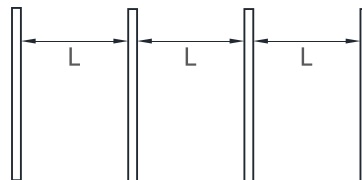

AVAILABLE PRE-CUT (VERTICAL)

HANGING METHOD (VERTICAL)

- Wire Rope
- Metal Rack
- U Channel

BASIC LAYOUT

GOOD

BETTER

SUGGESTED BAFFLE FINS INTERVAL (Vertical)

Baffle Thickness = 9-12mm
L = 50-250mm